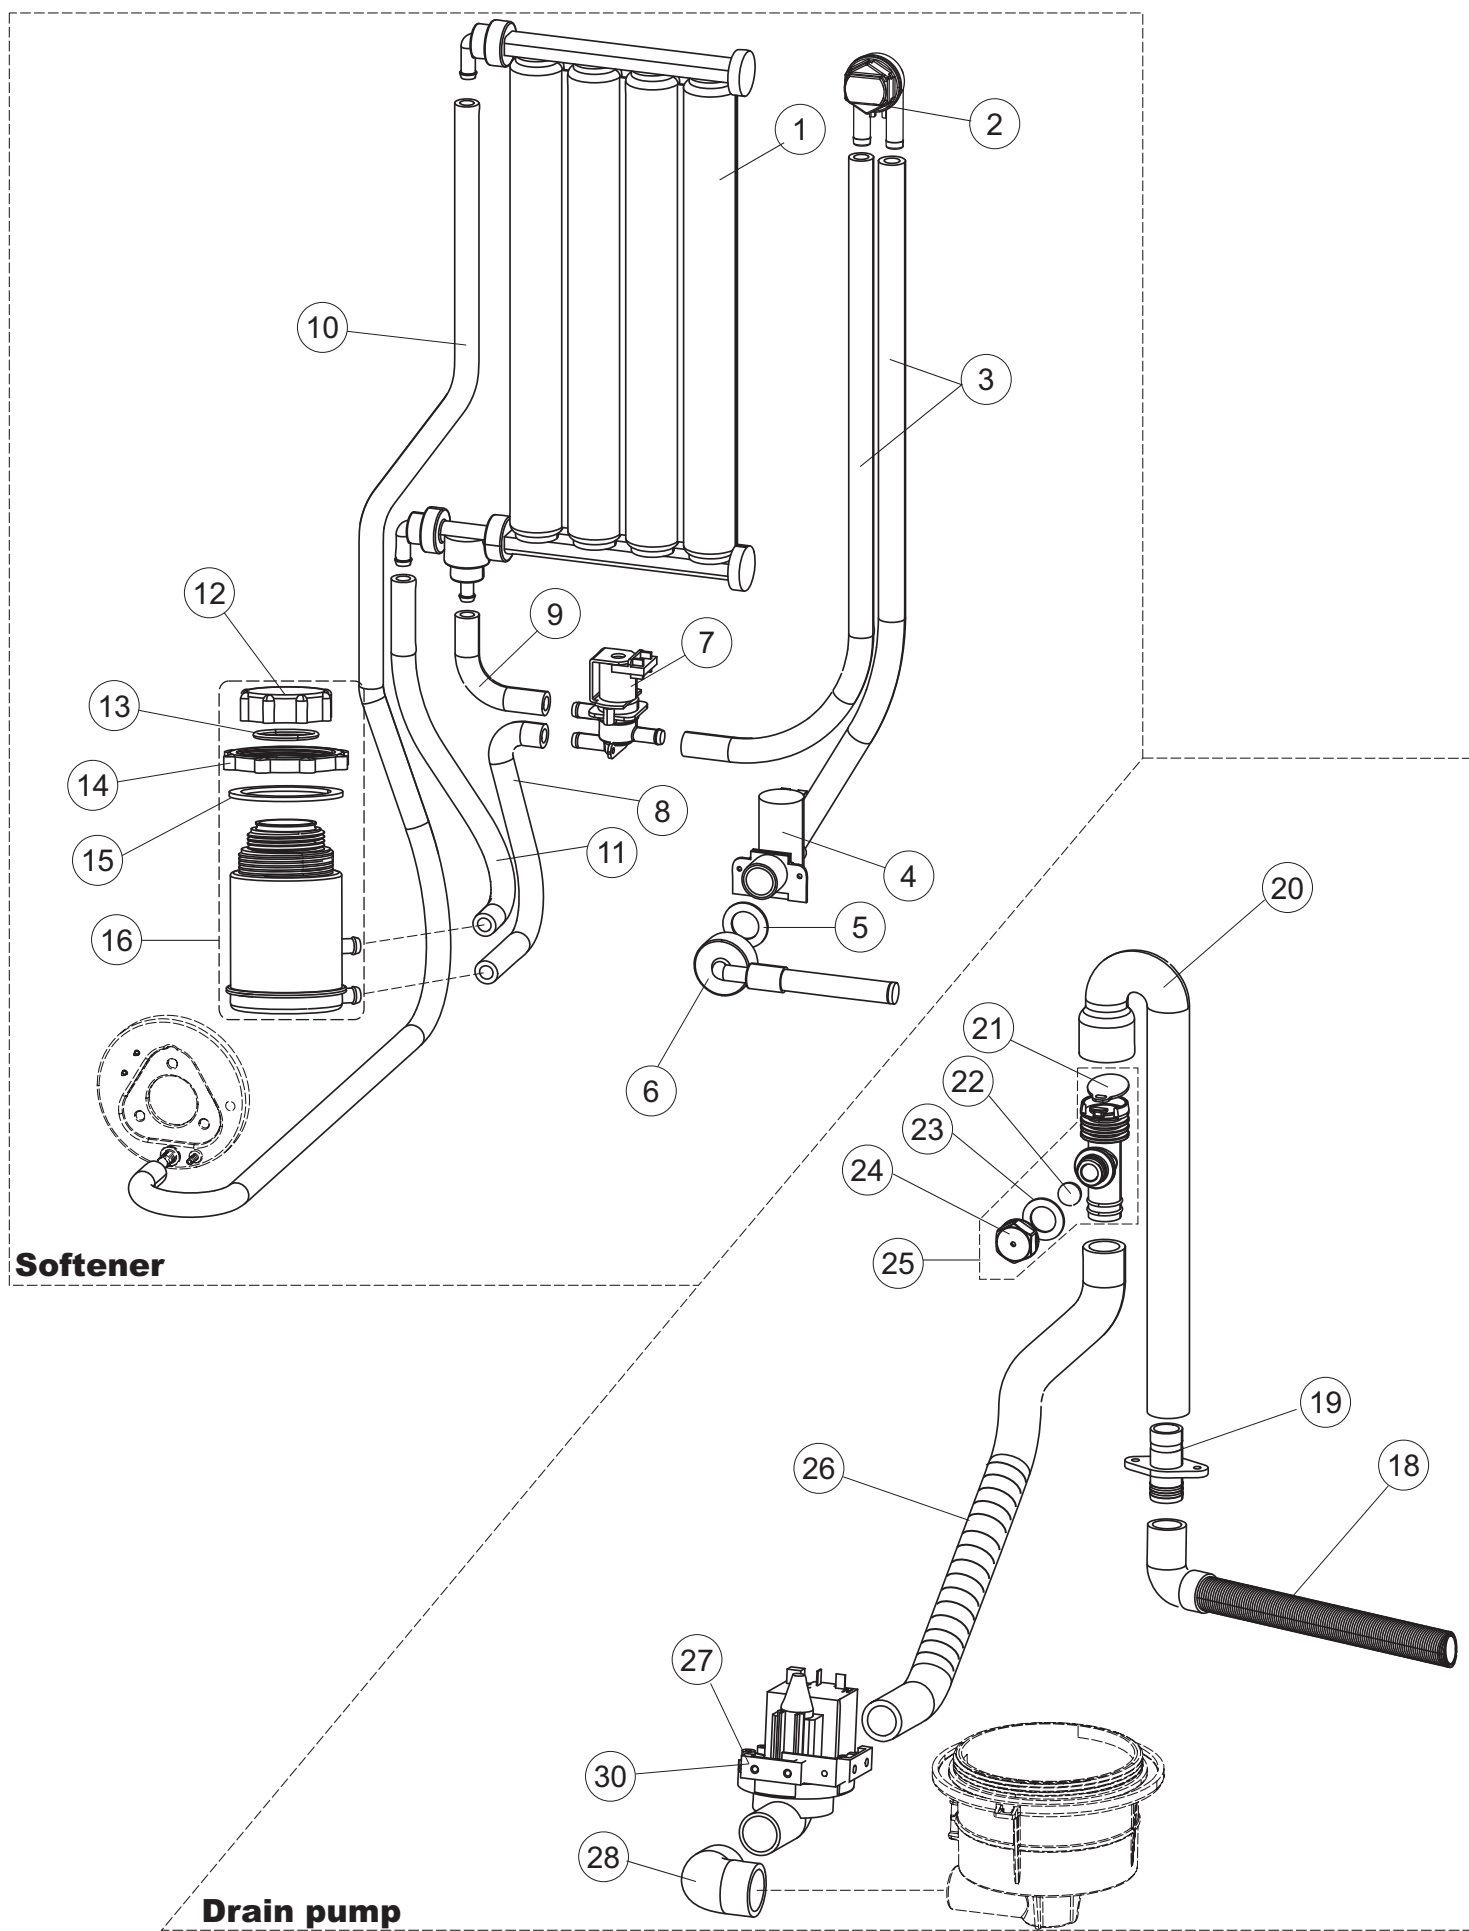

Drain Pump

Softener

Drain pump